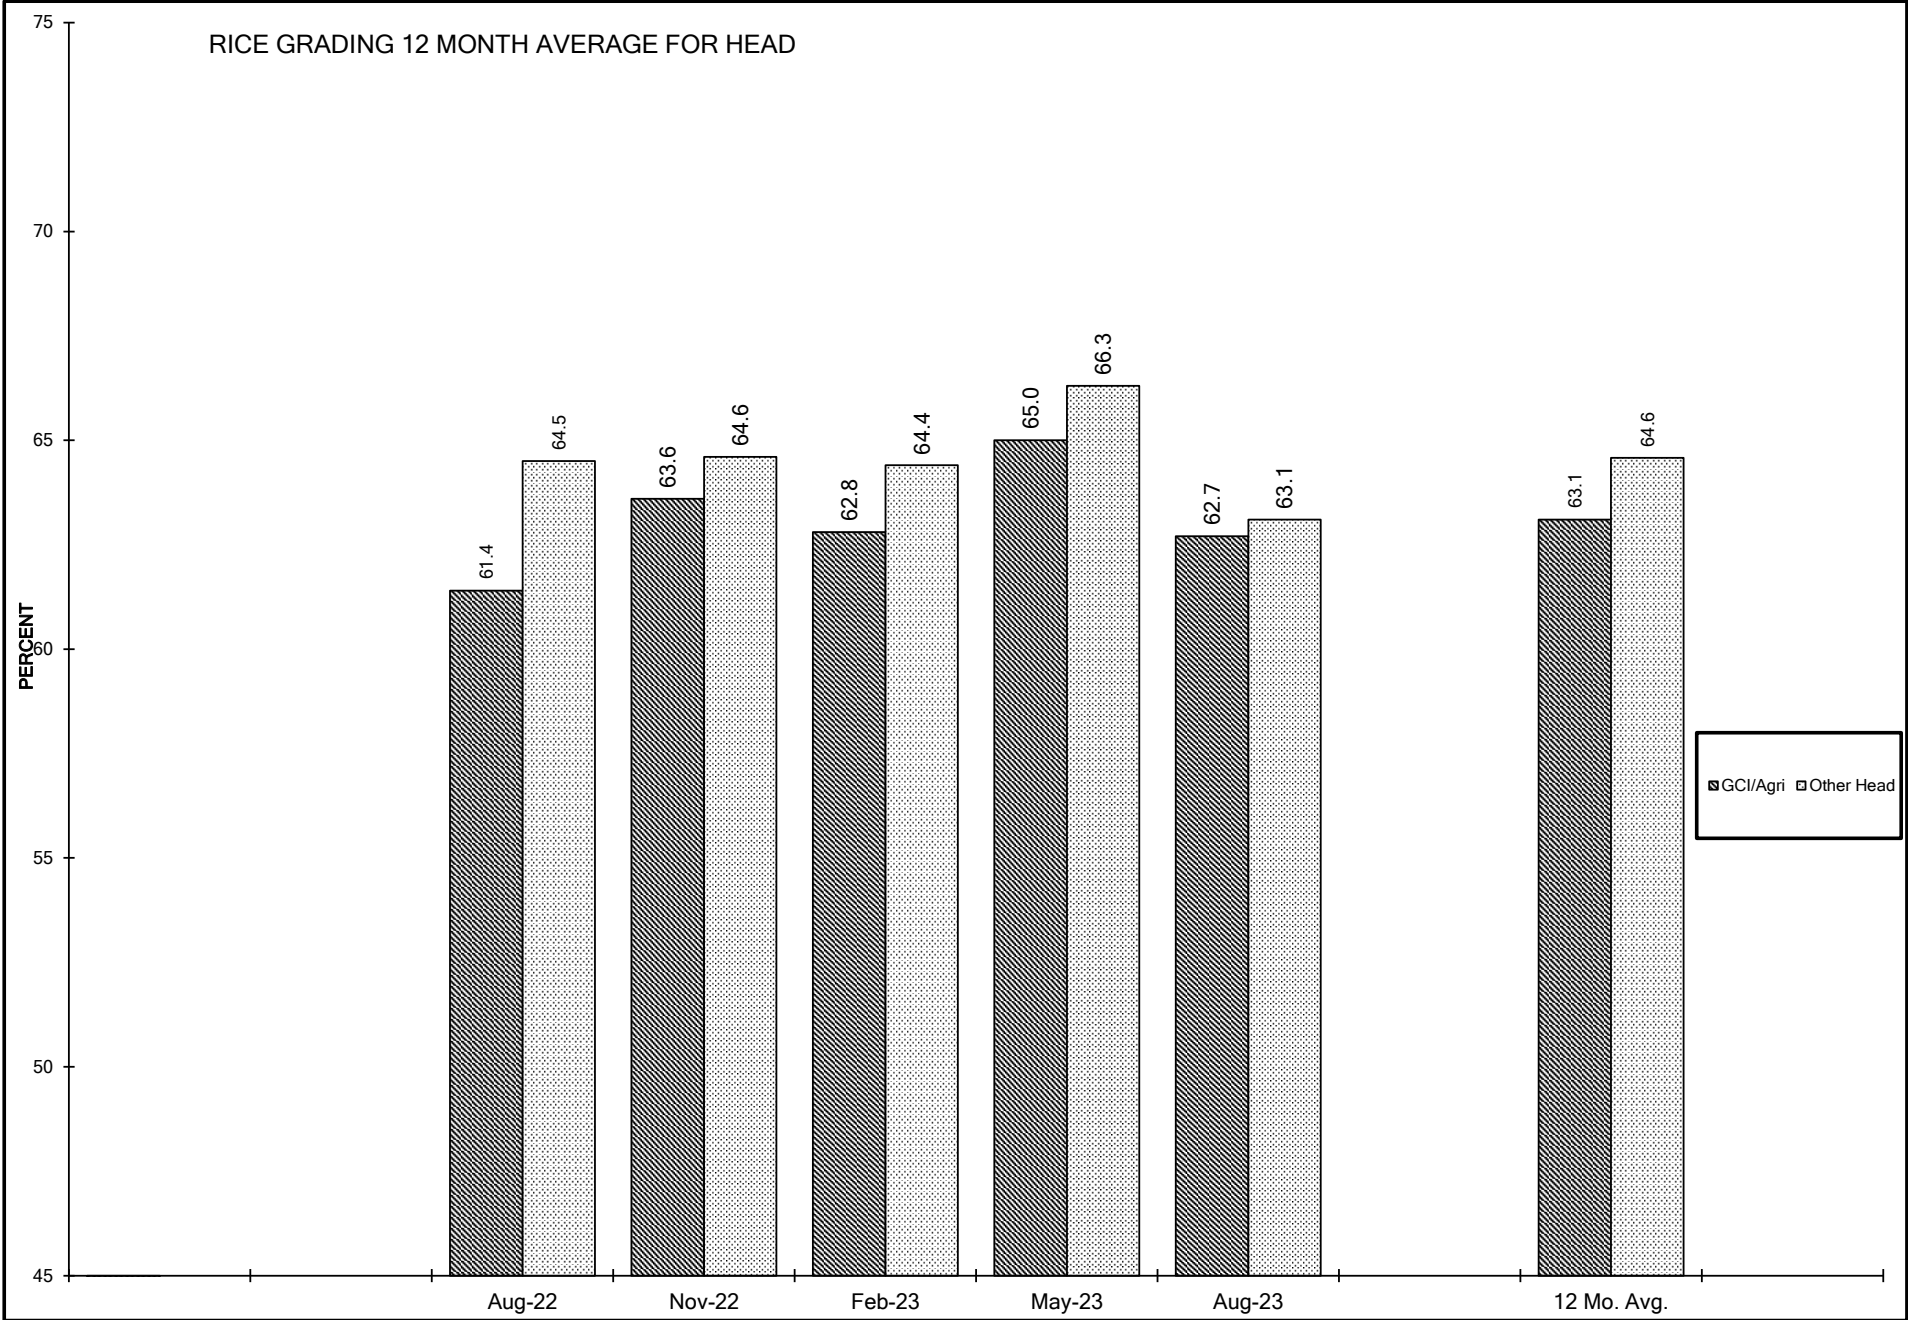

RICE GRADING 12 MONTH AVERAGE FOR HEAD

### RICE GRADING 12 MONTH AVERAGE FOR TOTAL