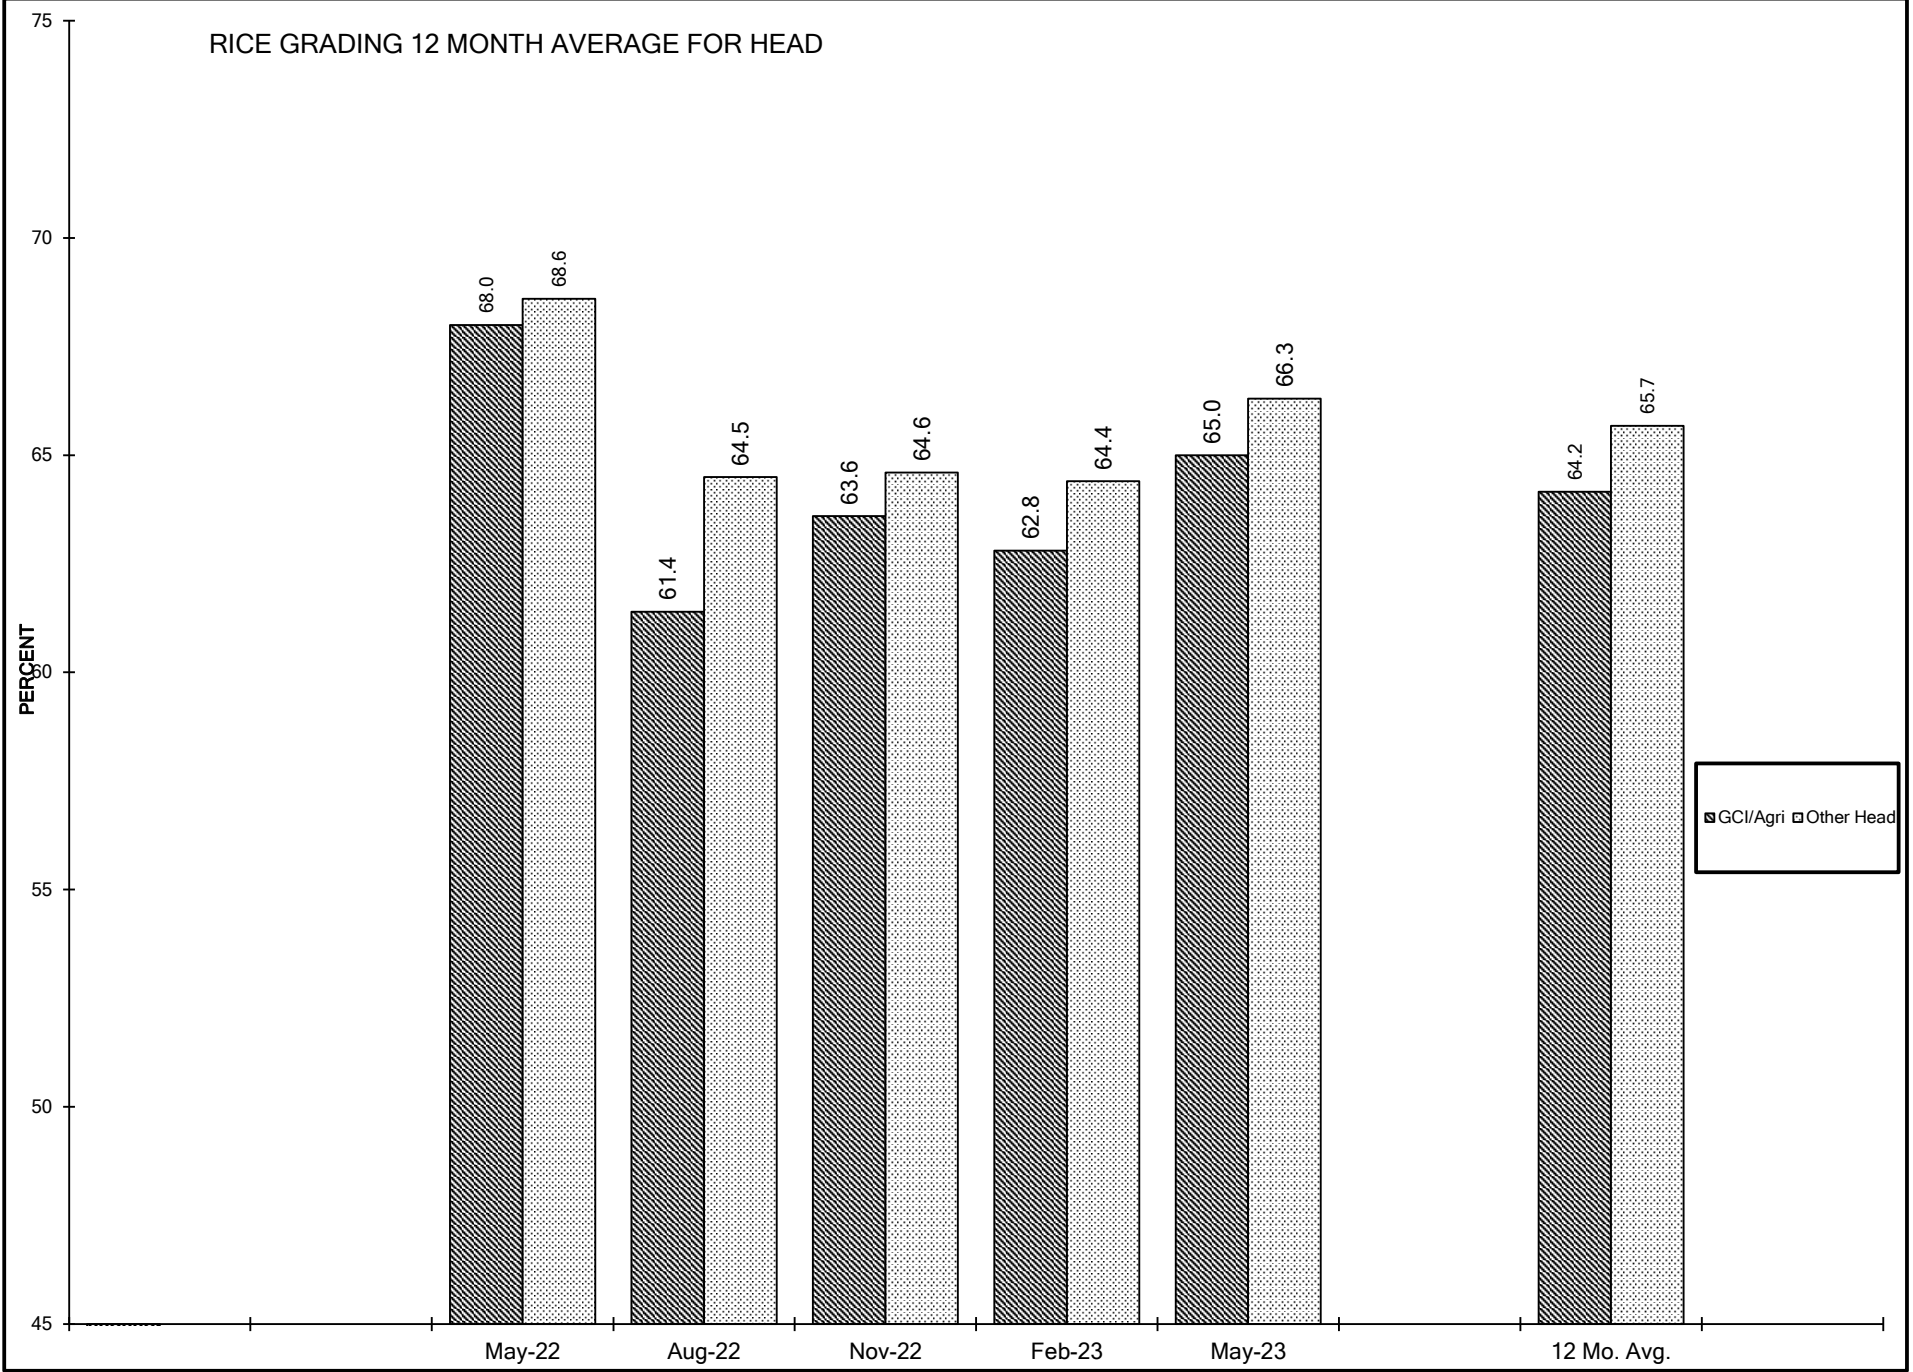

RICE GRADING 12 MONTH AVERAGE FOR HEAD

■ GCI/Agri □ Other Head

RICE GRADING 12 MONTH AVERAGE FOR TOTAL