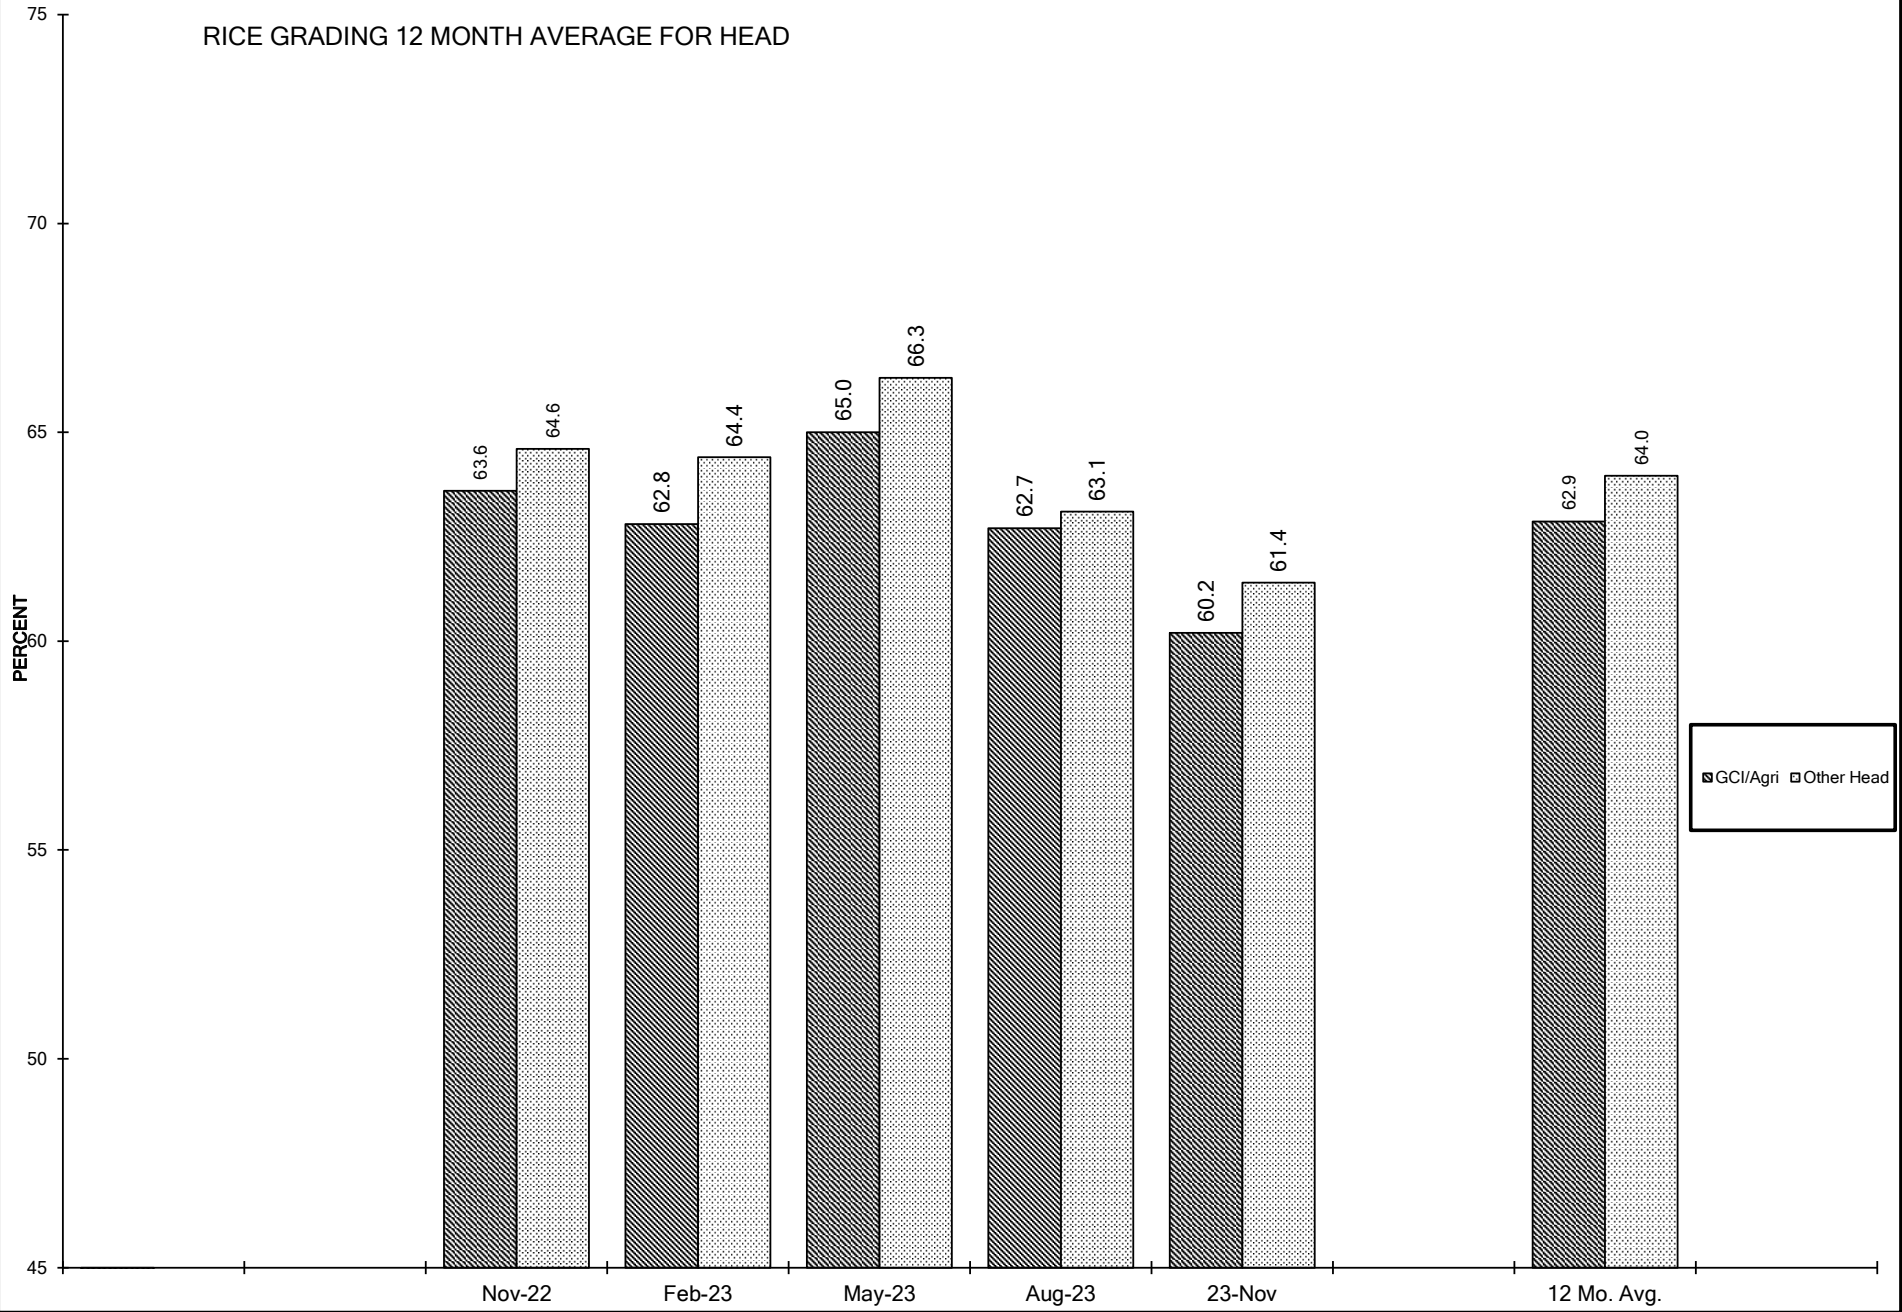

RICE GRADING 12 MONTH AVERAGE FOR HEAD

RICE GRADING 12 MONTH AVERAGE FOR TOTAL