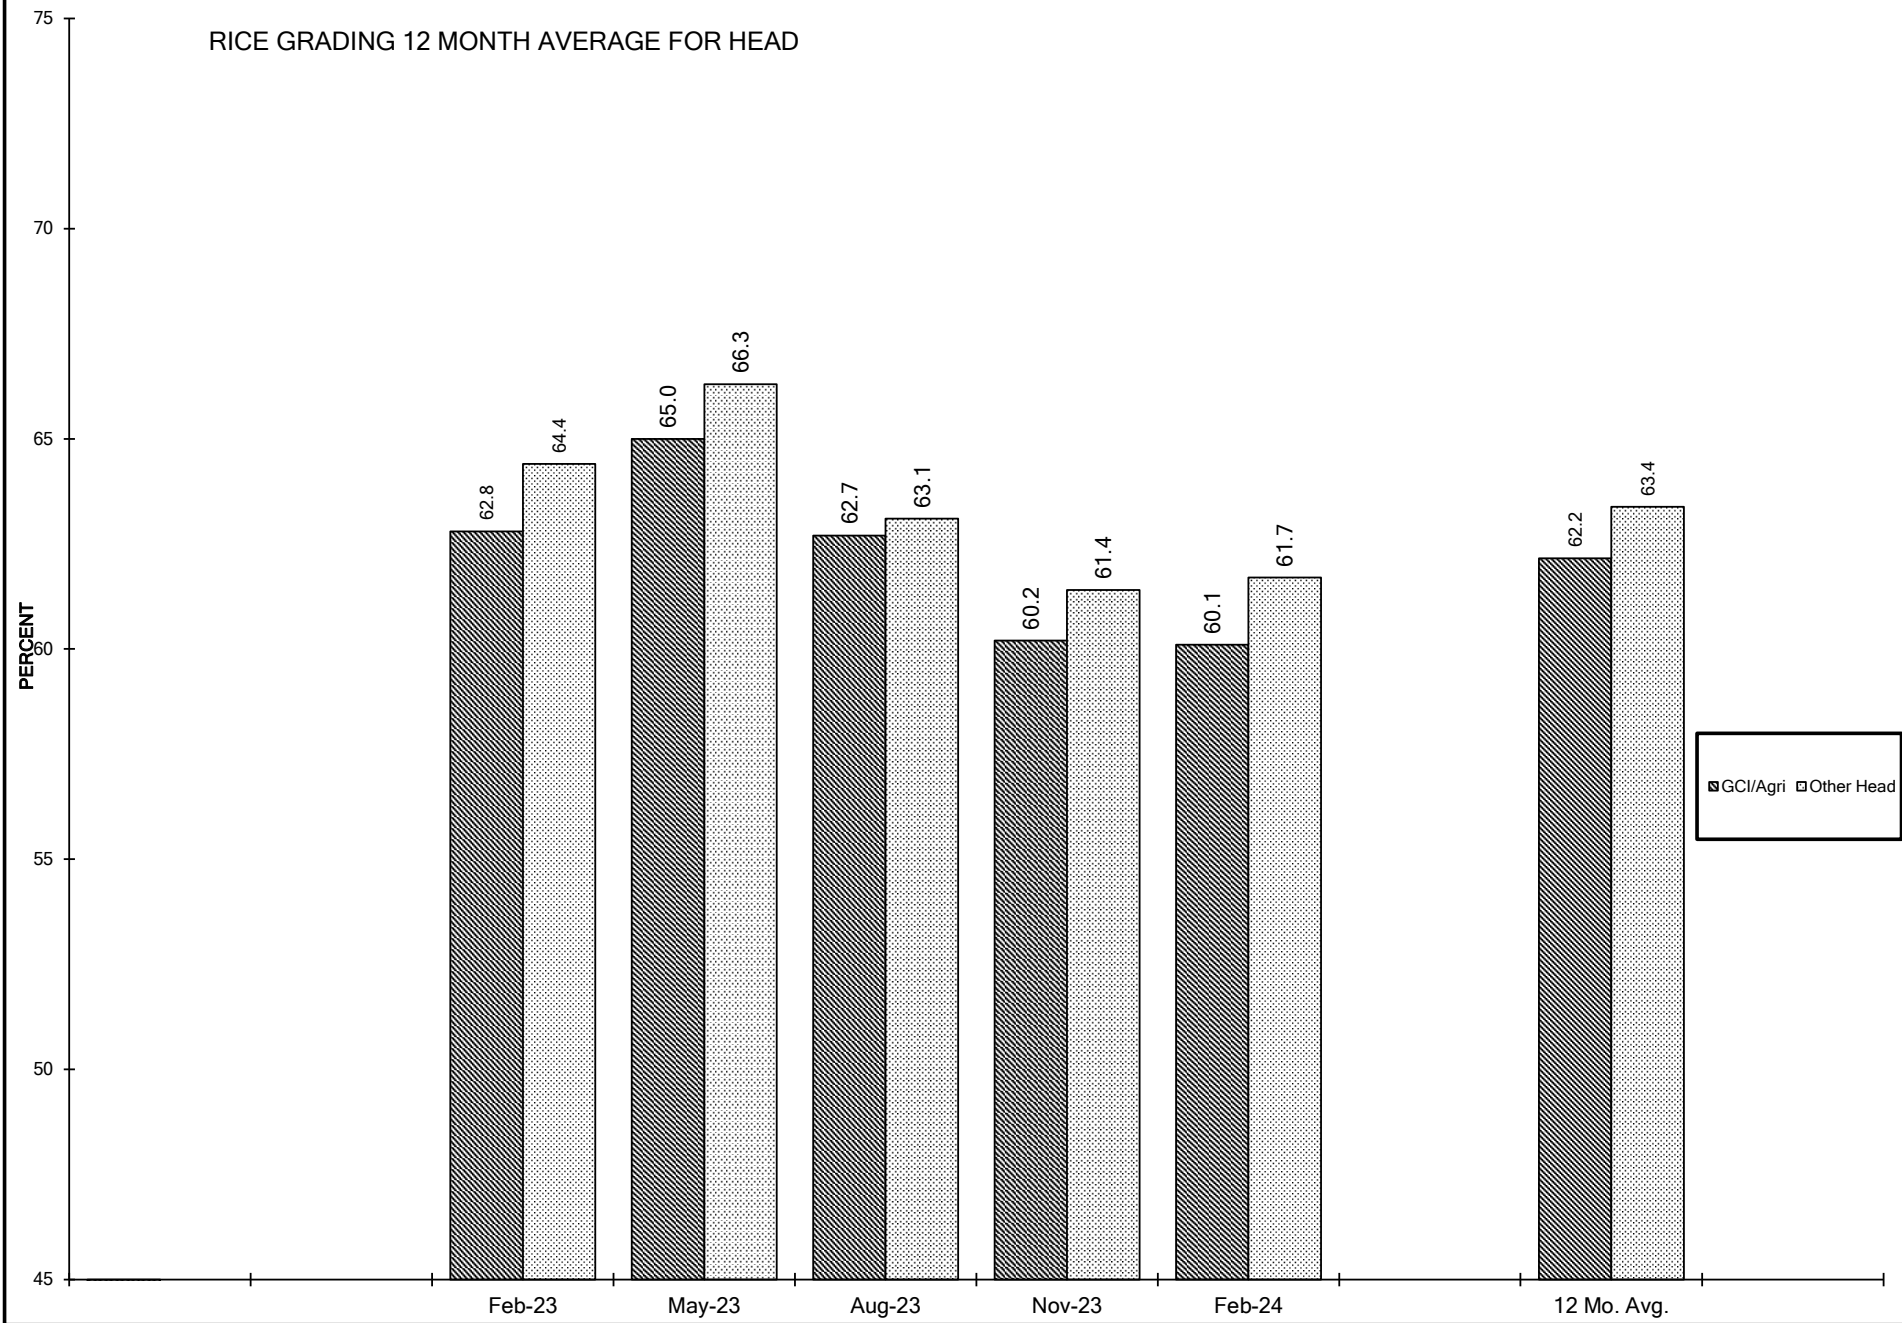

RICE GRADING 12 MONTH AVERAGE FOR HEAD

RICE GRADING 12 MONTH AVERAGE FOR TOTAL