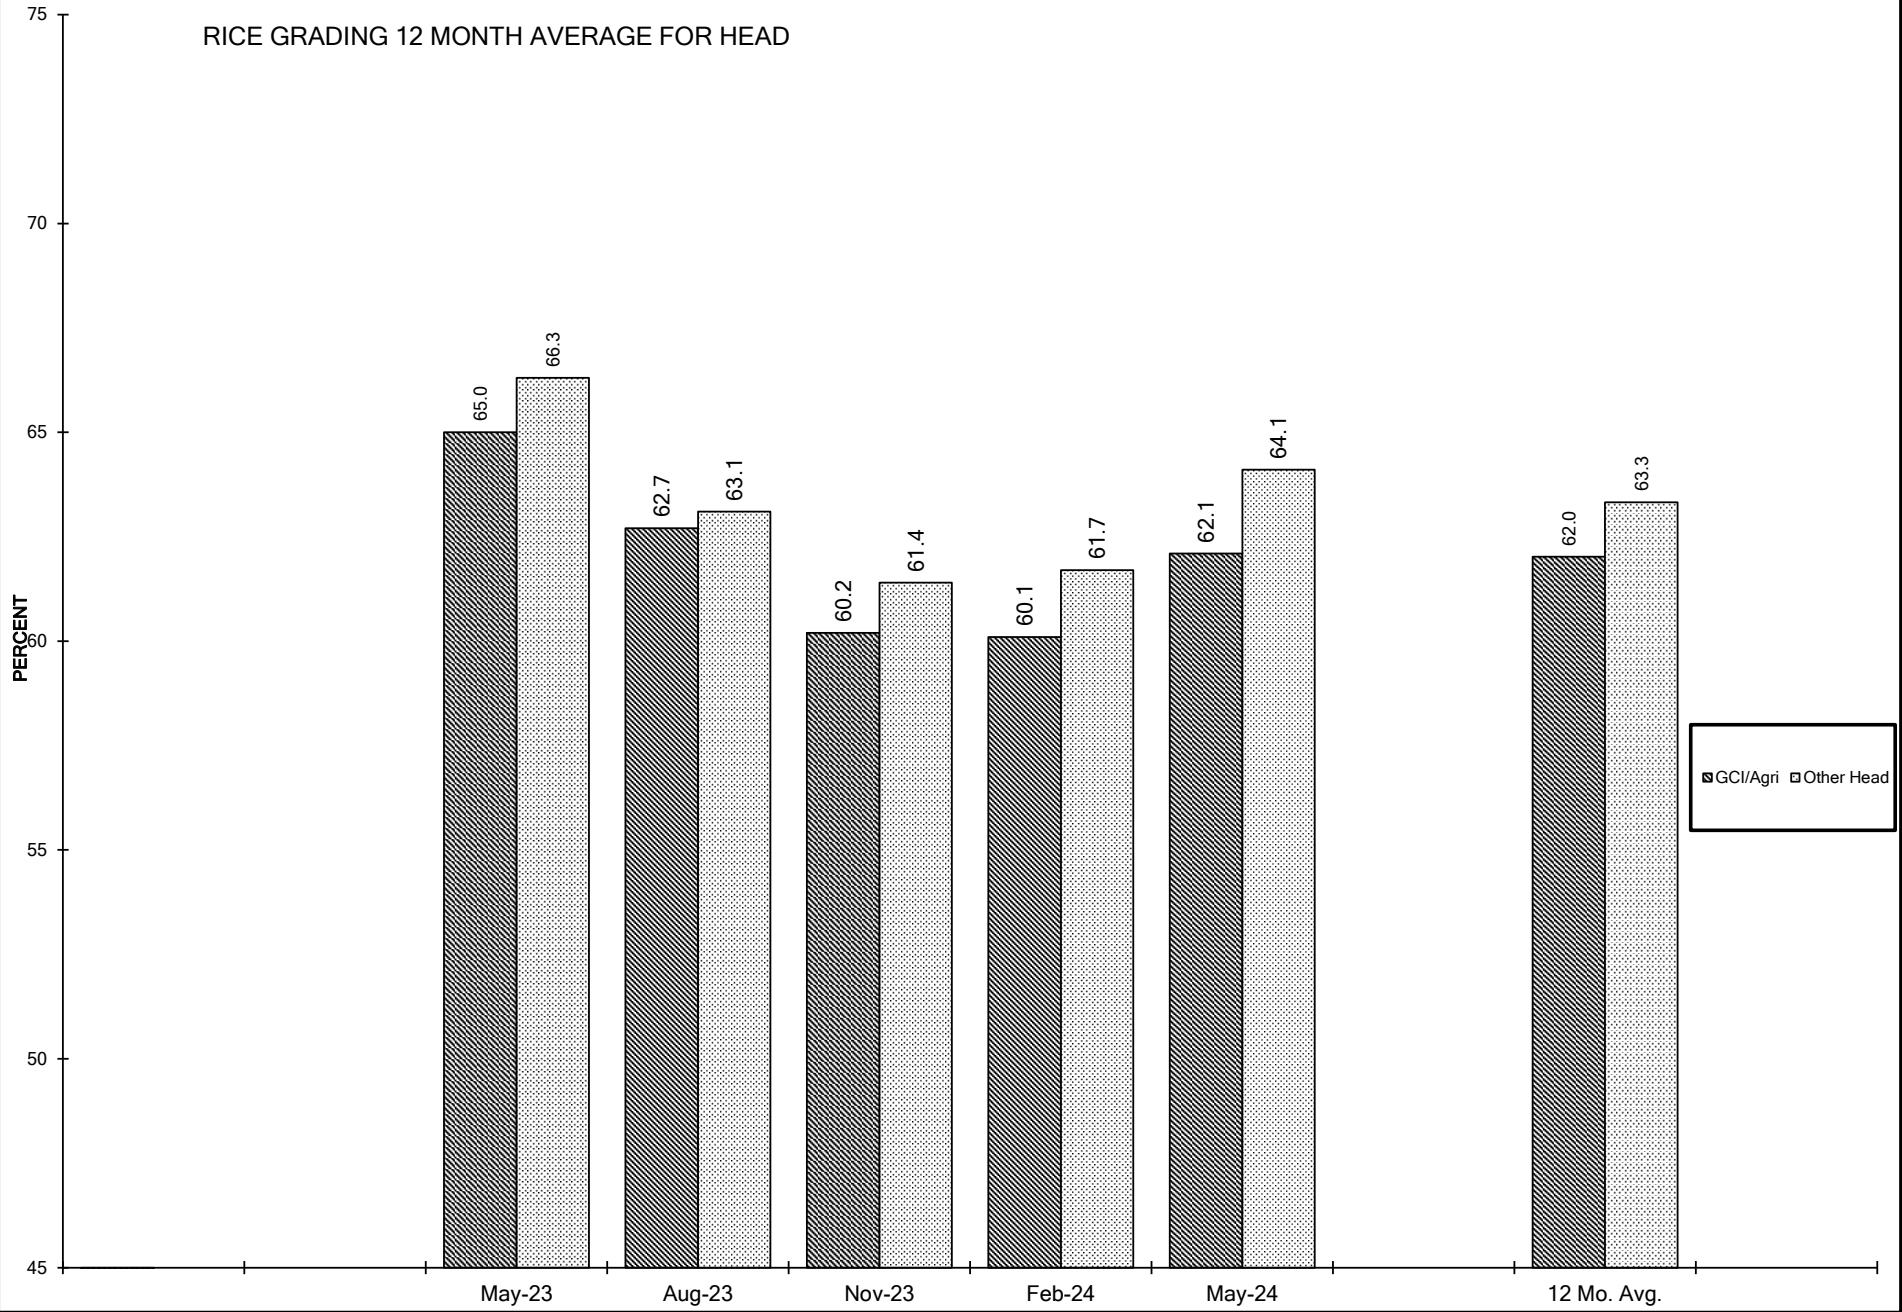

RICE GRADING 12 MONTH AVERAGE FOR HEAD

RICE GRADING 12 MONTH AVERAGE FOR TOTAL