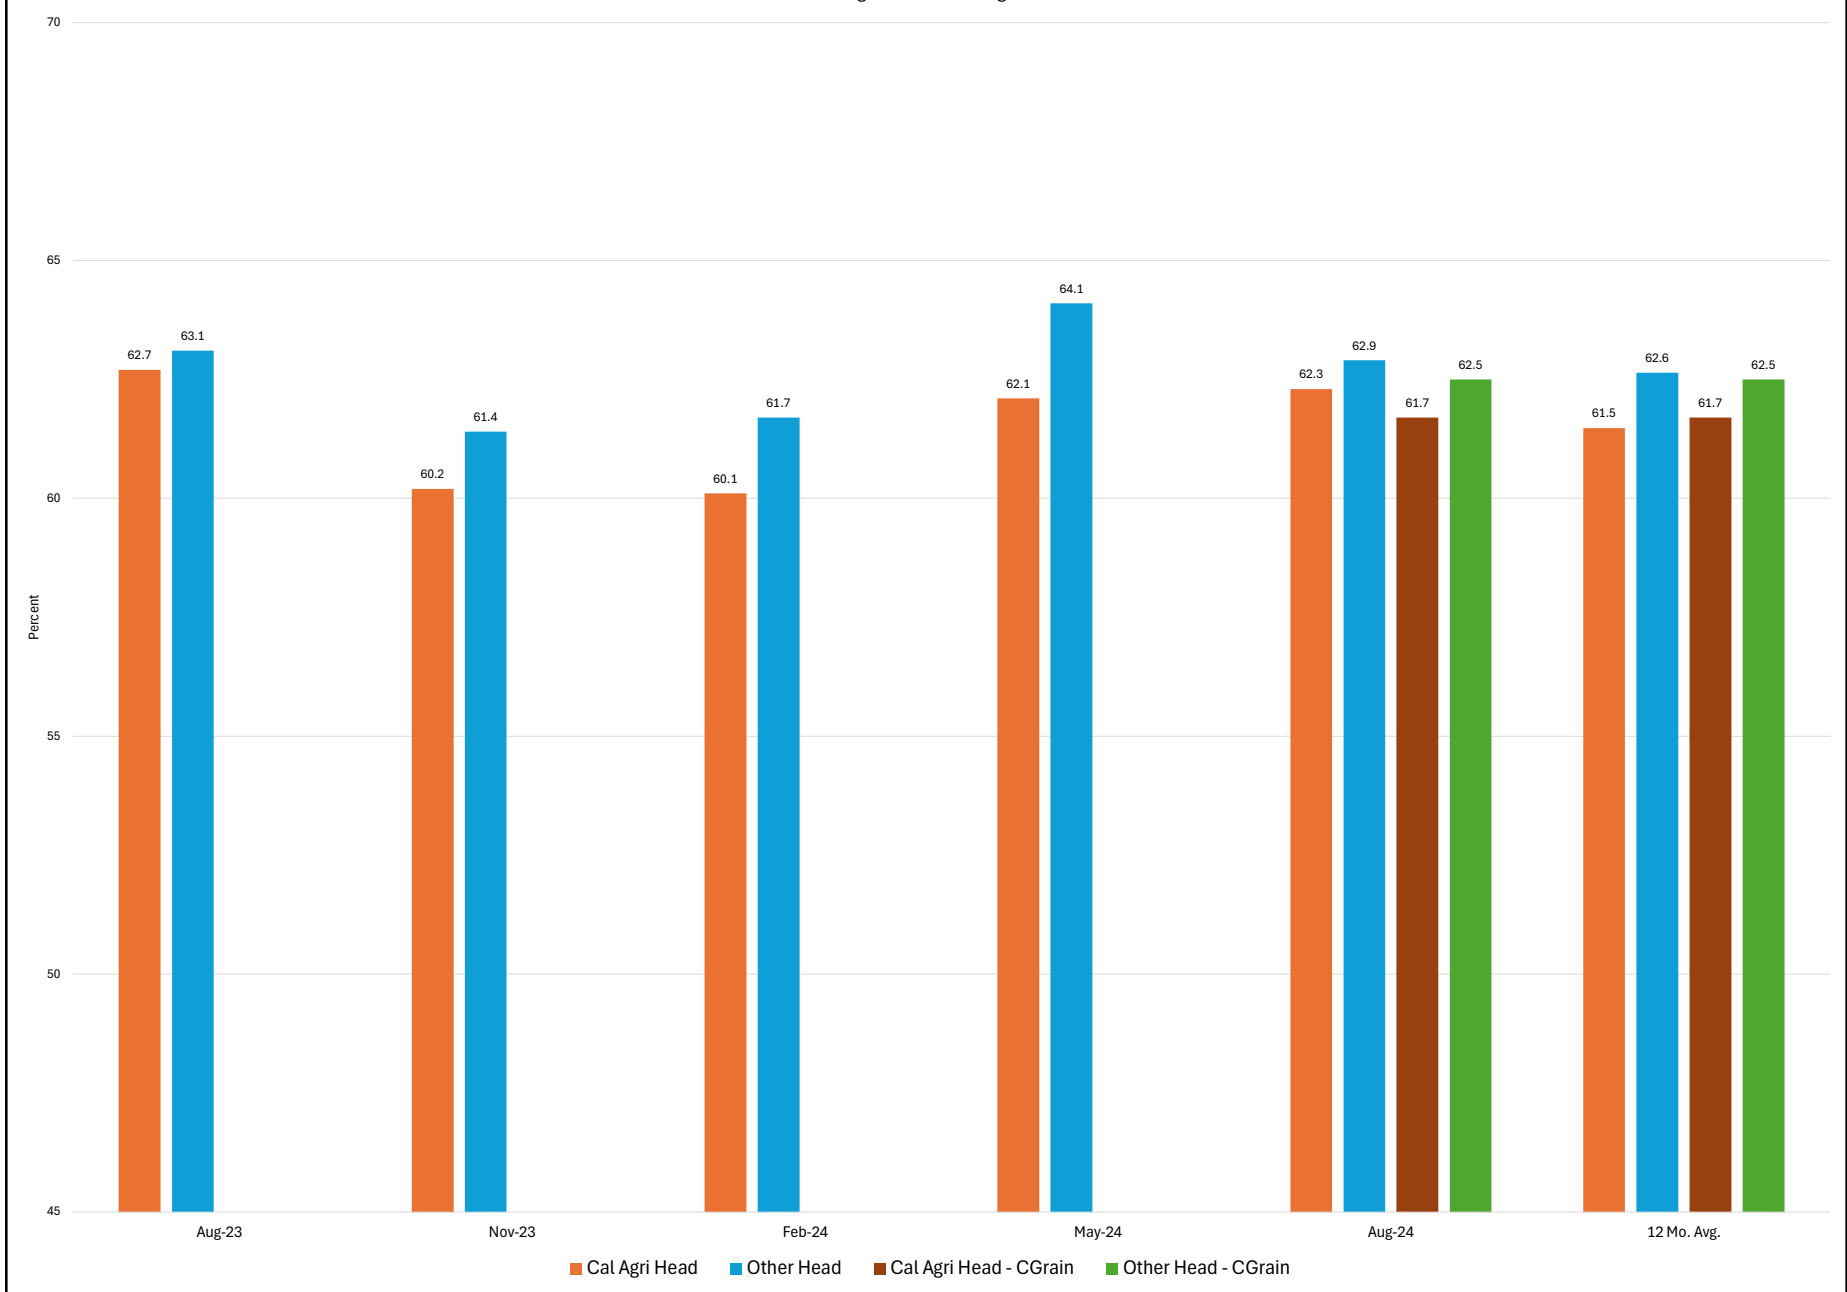

Rice Grading 12 Month Average for Head

RICE GRADING 12 MONTH AVERAGE FOR TOTAL