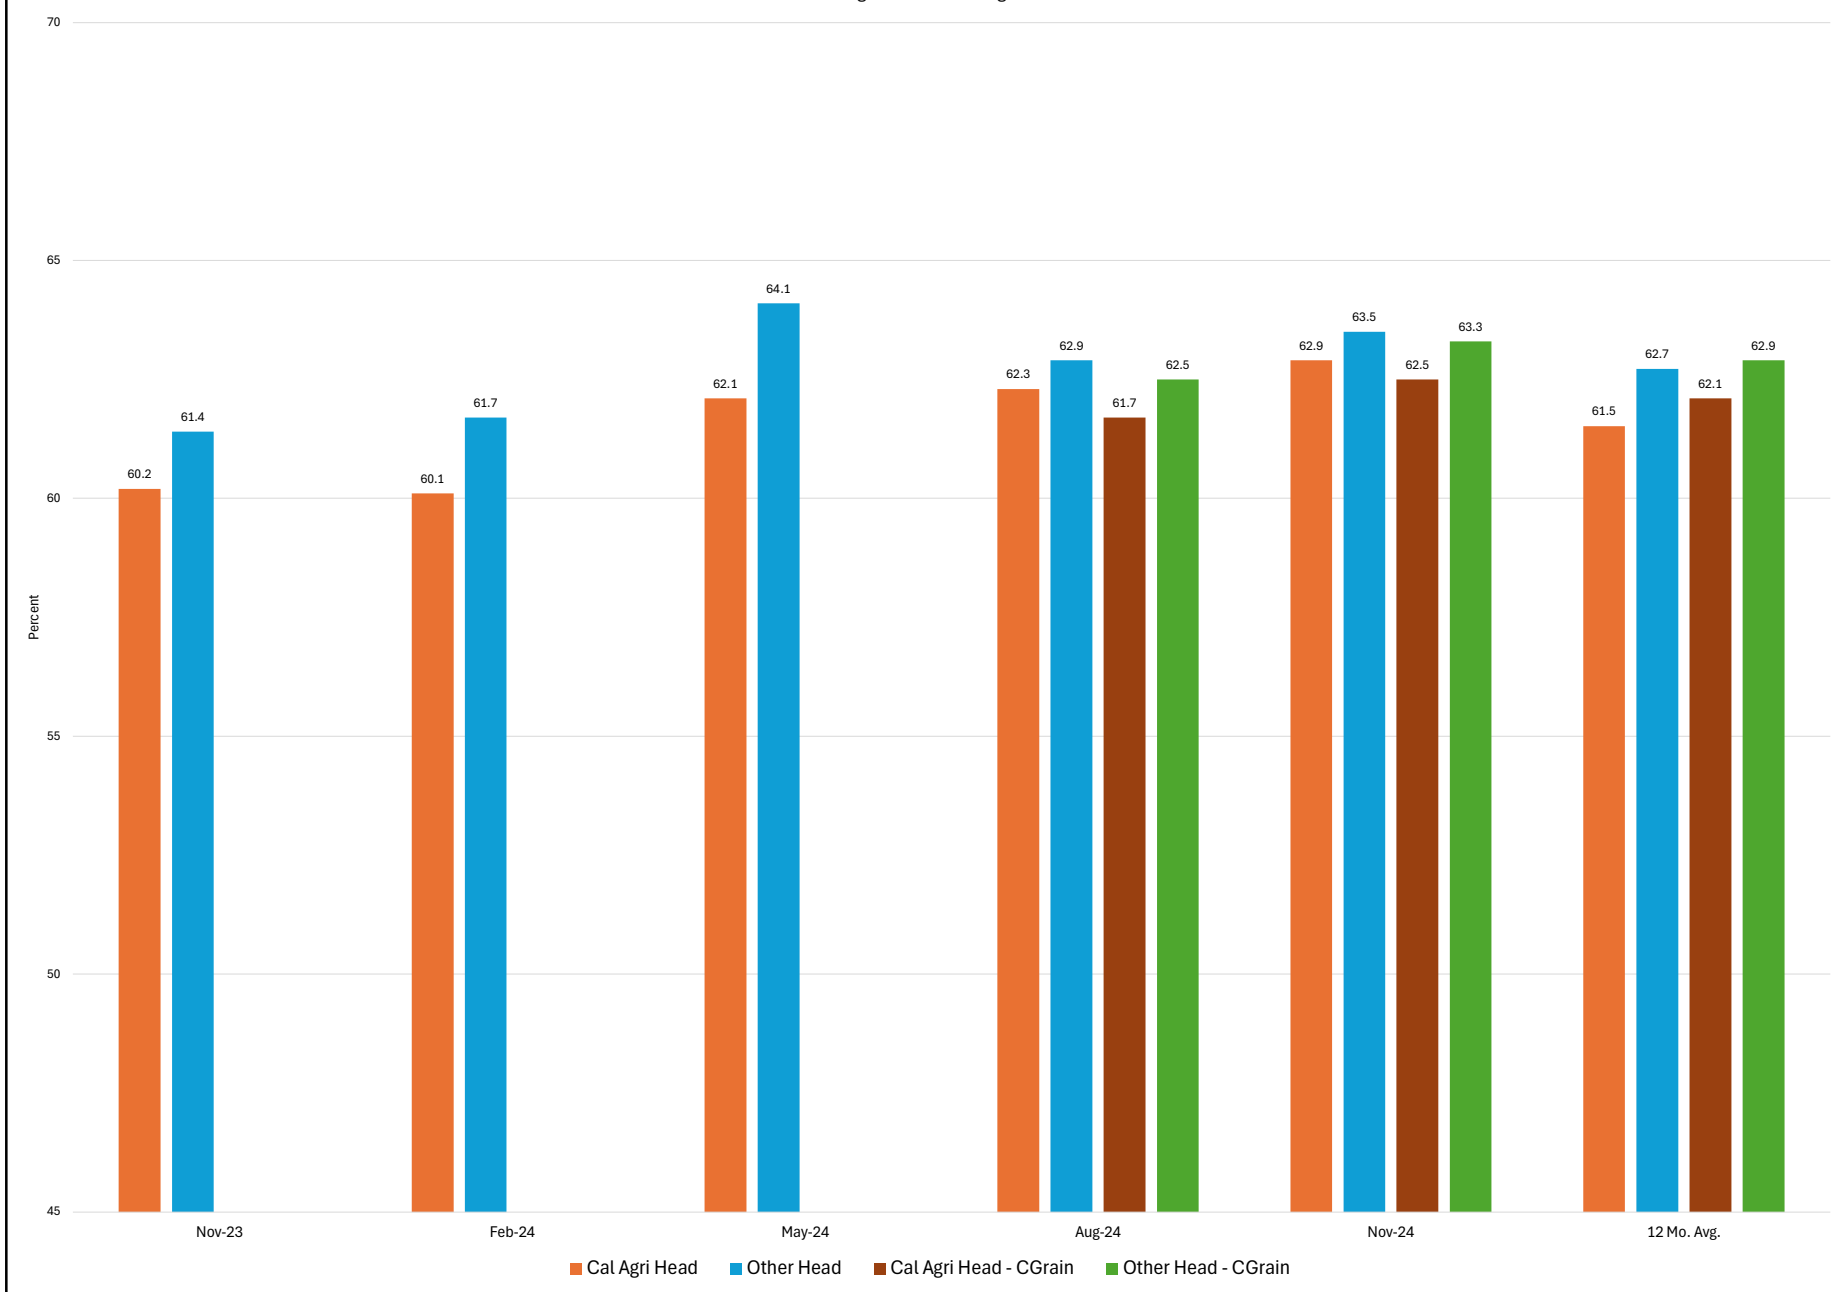

Rice Grading 12 Month Average for Head

RICE GRADING 12 MONTH AVERAGE FOR TOTAL